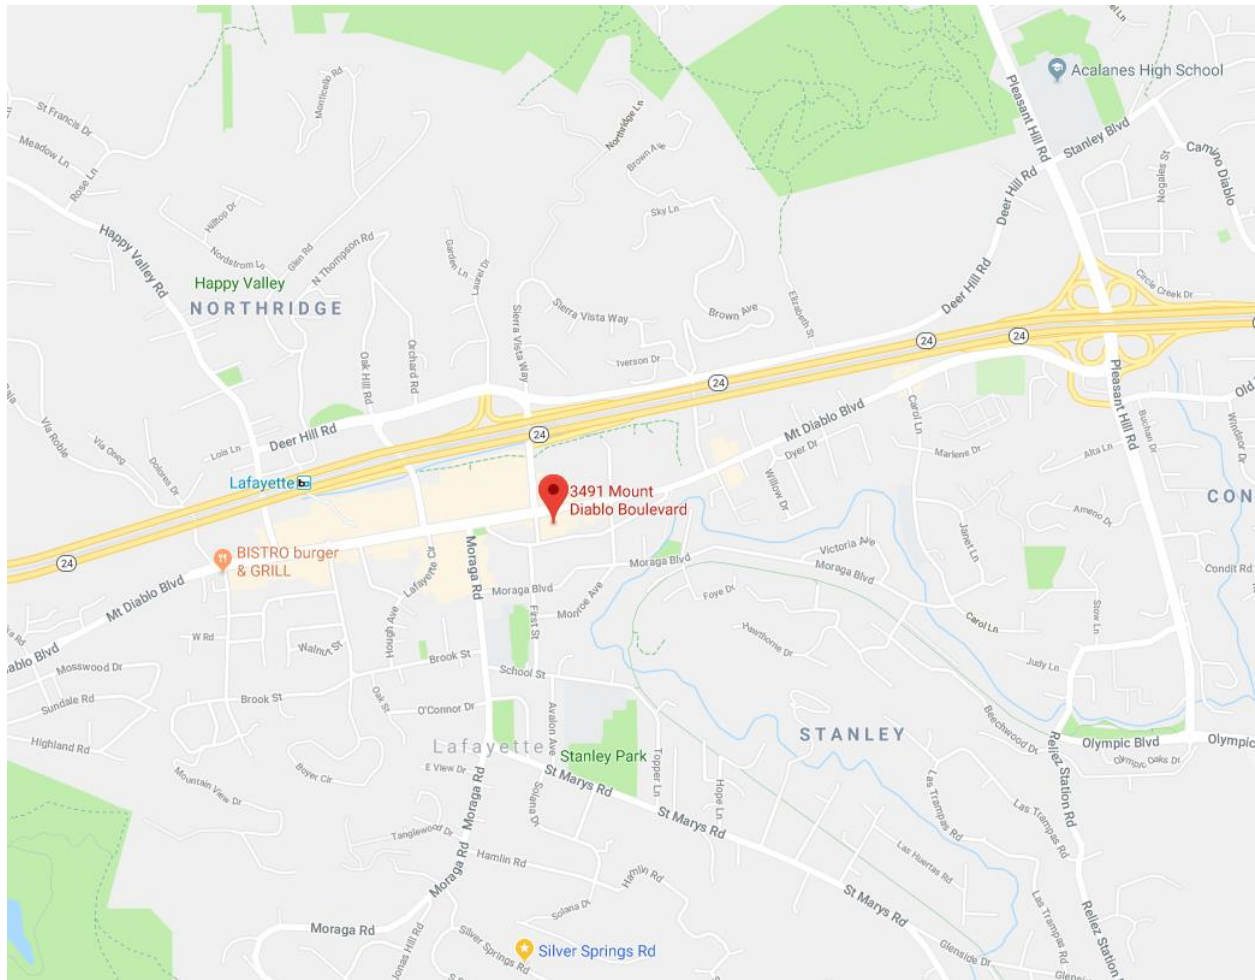

**The Community Hall at the Lafayette Library & Learning Center is located at  
3491 Mt.Diablo Blvd., Lafayette, CA 94549.**

**From Interstate 680 (Either Direction):**

Take Interstate 680 to Highway 24 Westbound.

Take the Central Lafayette exit. Cloverleaf around to the Right onto Deer Hill Rd, and immediately Right again onto First Street and go under the freeway.

Go straight through the intersection at Mt Diablo Blvd.

Turn Left on Golden Gate Way.

Make the SECOND Left into the Library parking garage (the first Left is the drive-through book drop).

**From Highway 24 Eastbound:**

Take the Oak Hill Road exit toward Central Lafayette.

**From Highway 24 Westbound:**

Take the Central Lafayette exit. Cloverleaf around to the right and under the freeway.

Go Straight through Mt. Diablo Blvd.

Turn Left on Golden Gate Way

Make the SECOND Left into Library Parking Garage (the first Left is the drive-through book drop).